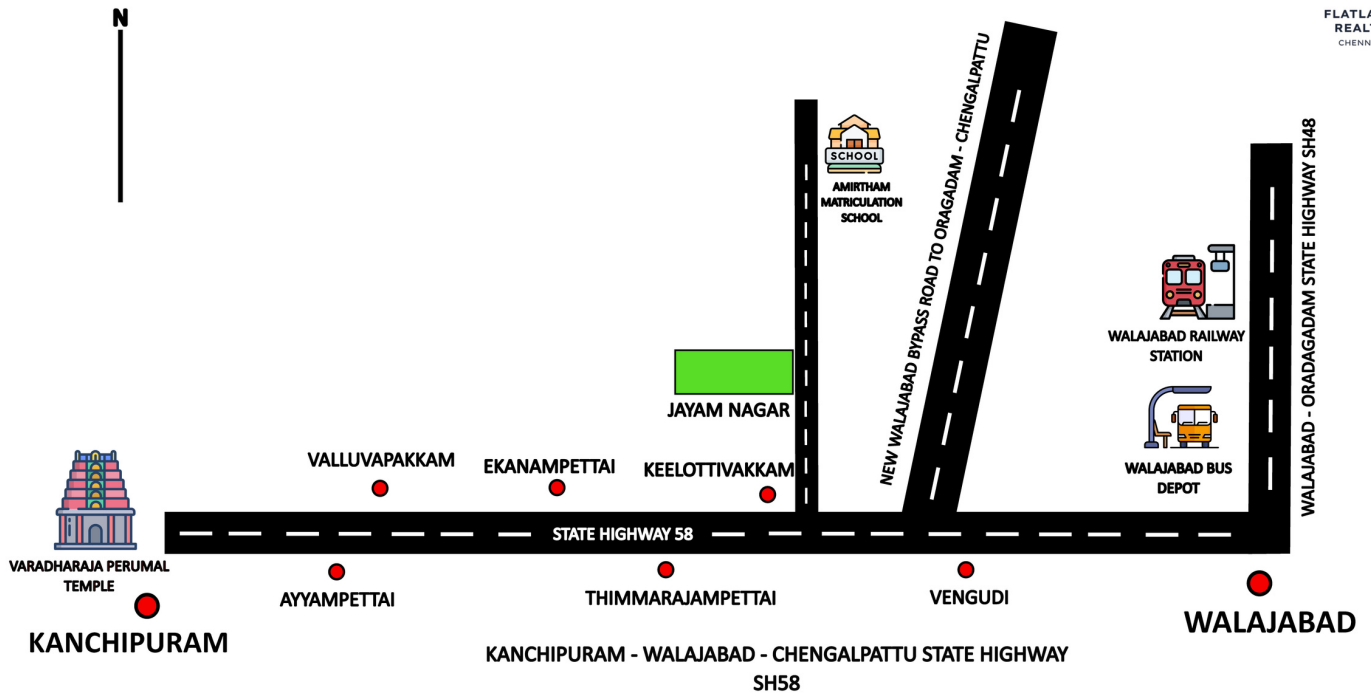

KEY MAP FOR JAYAM NAGAR - KEELOTTIVAKKAM, WALAJABAD

FROM	DISTANCE	TO
JAYAM NAGAR KEELOTTIVAKKAM	250 meters	KANCHIPURAM - WALAJABAD HIGHWAY SH58
	750 meters	NEW WALAJABAD BYPASS ROAD
	3 Kms	WALAJABAD BUS DEPOT & RAILWAY STATION
	8 Kms	VARADHARAJA PERUMAL TEMPLE

THIS KEY MAP IS FOR REPRESENTATION PURPOSE ONLY. NOT TO SCALE